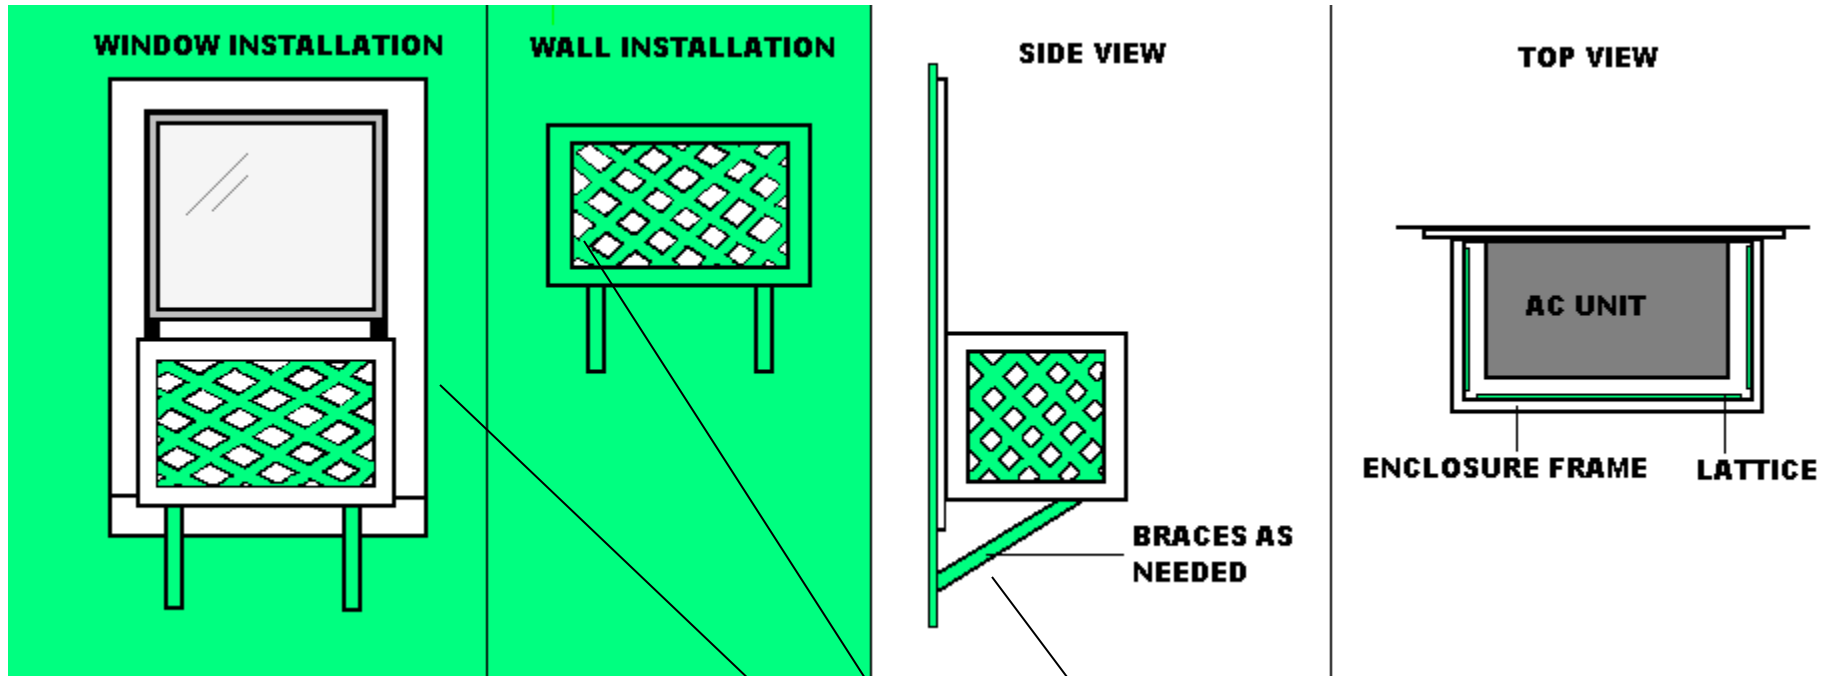

DIAGRAM A

WINDOW/WALL AIR CONDITIONER ENCLOSURE

ENCLOSURE FRAME

Window installation: Enclosure frame to match window trim color.
Wall installation: Enclosure frame to match house exterior wall color.

BRACE

The brace must match the house exterior wall color for window and wall installations.

LATTICE

For window: criss-cross lattice to match house trim color and/or be painted the house exterior wall color.
For wall installation: criss-cross lattice to match the house exterior wall color.

NOTE: The enclosure is not intended to be a substitute for hardware required by the installer for mounting the air conditioner unit. The enclosure is for aesthetic purposes only.