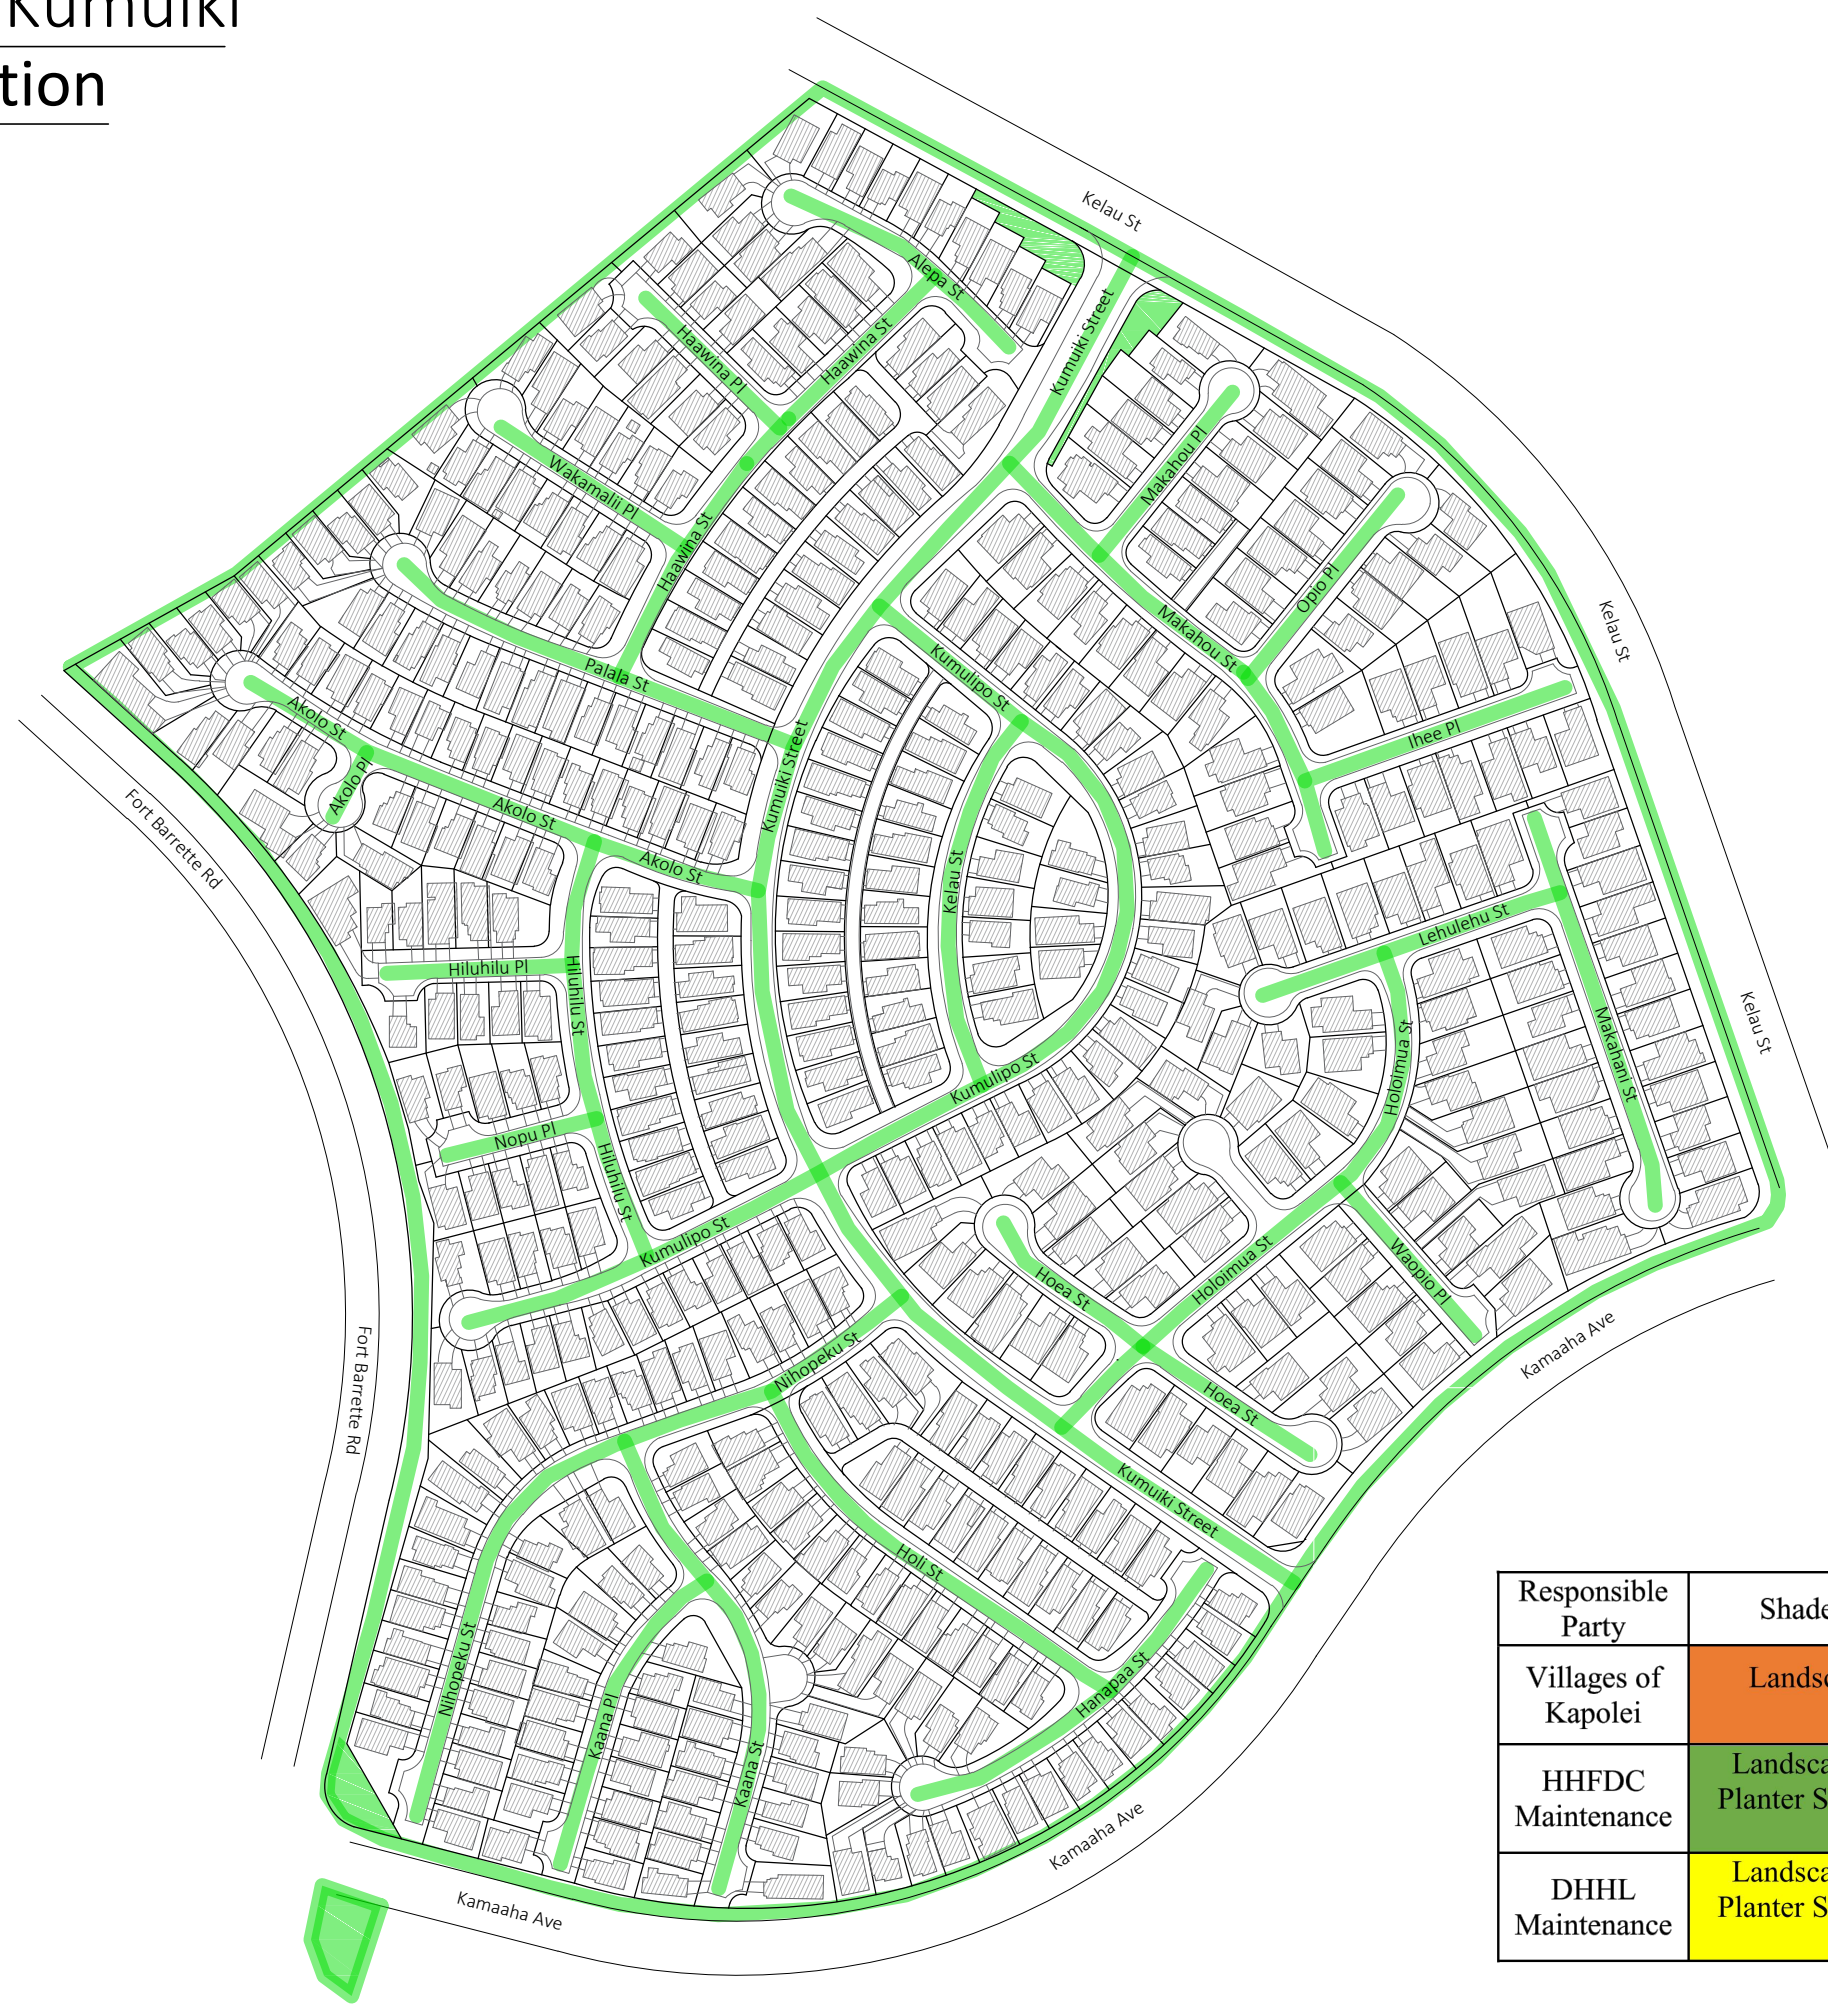

S I T E P L A N - Village 1 Kumuiki
 Villages of Kapolei Association
 Kapolei, HI 96707
 Plot Size: 11"x17"

Responsible Party	Shaded Area on Map & Maintenance Performed
Villages of Kapolei	Landscaping, Tree Trimming, Lights, Trash Cans, Irrigation/Sprinklers
HHFDC Maintenance	Landscaping, Tree Trimming, Lights, Median Strips, Planter Strip Trees only, Potholes/Roads, Street Lights, Irrigation/Sprinklers
DHHL Maintenance	Landscaping, Tree Trimming, Lights, Median Strips, Planter Strip Trees only, Potholes/Roads, Street Lights, Irrigation/Sprinklers