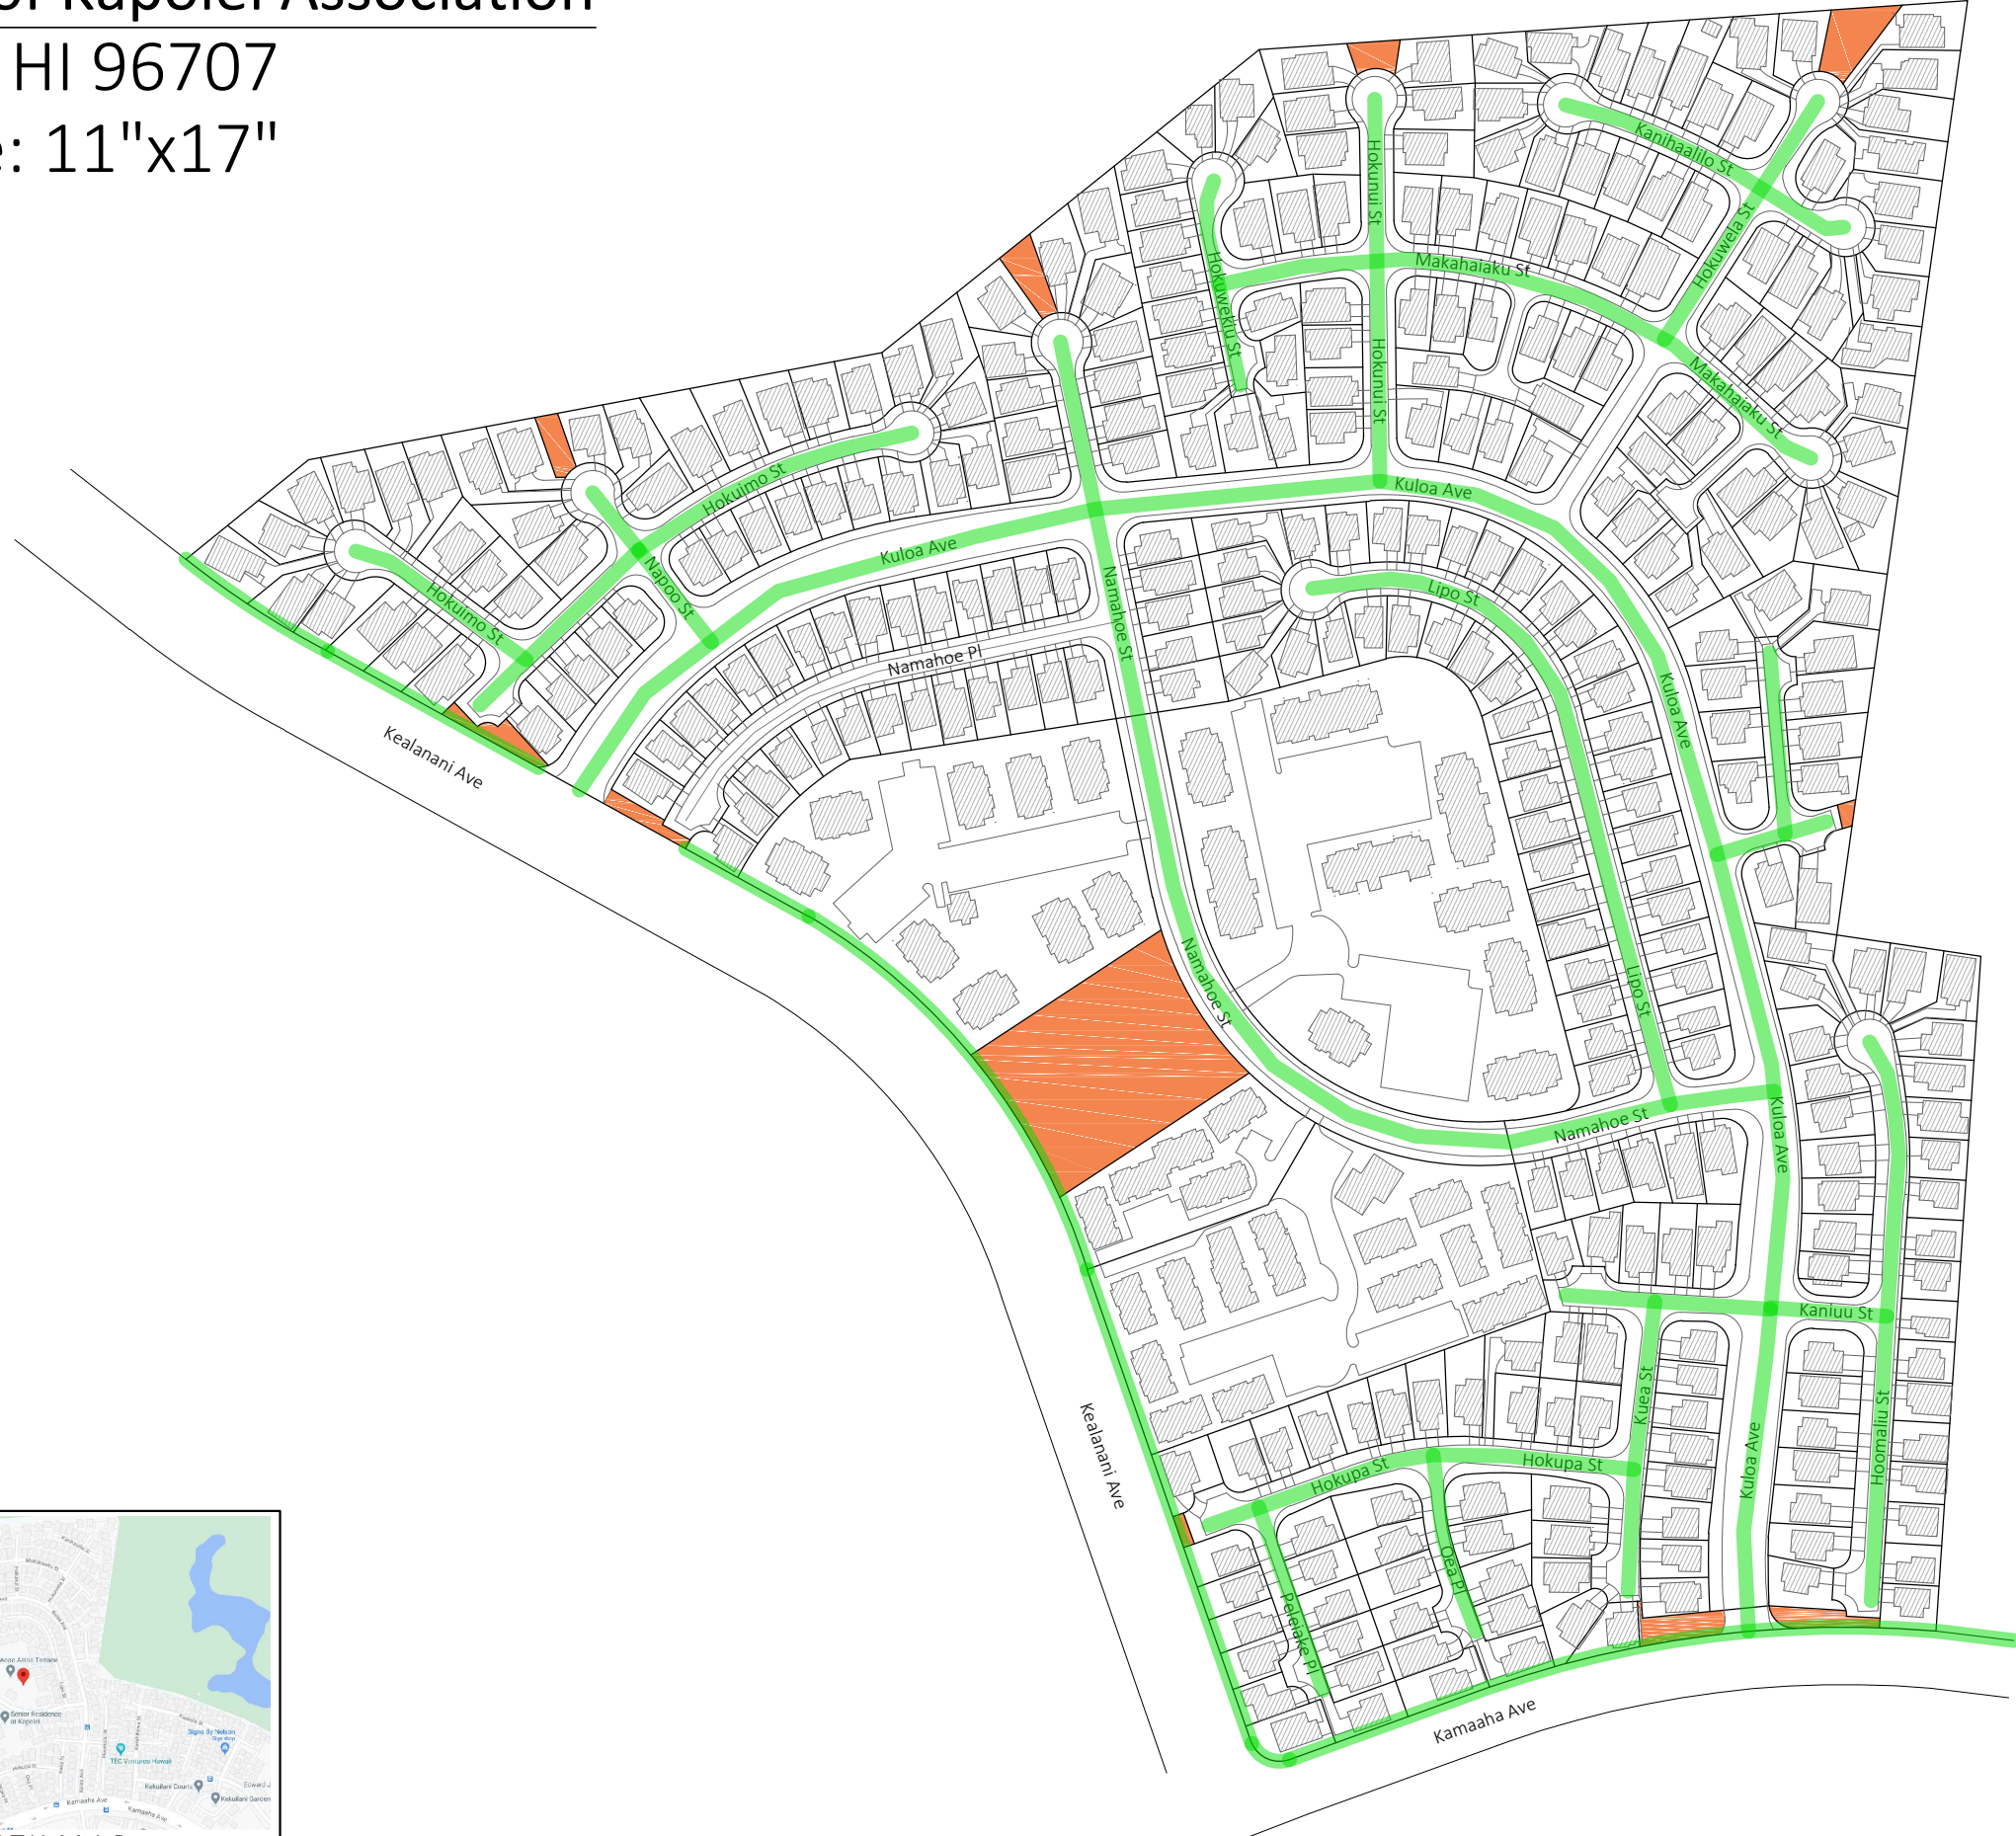

S I T E P L A N - Village 2 Aeloa
Villages of Kapolei Association
 Kapolei, HI 96707
 Plot Size: 11"x17"

Responsible Party	Shaded Area on Map & Maintenance Performed
Villages of Kapolei	Landscaping, Tree Trimming, Lights, Trash Cans, Irrigation/Sprinklers
HHFDC Maintenance	Landscaping, Tree Trimming, Lights, Median Strips, Planter Strip Trees only, Potholes/Roads, Street Lights, Irrigation/Sprinklers
DHHL Maintenance	Landscaping, Tree Trimming, Lights, Median Strips, Planter Strip Trees only, Potholes/Roads, Street Lights, Irrigation/Sprinklers