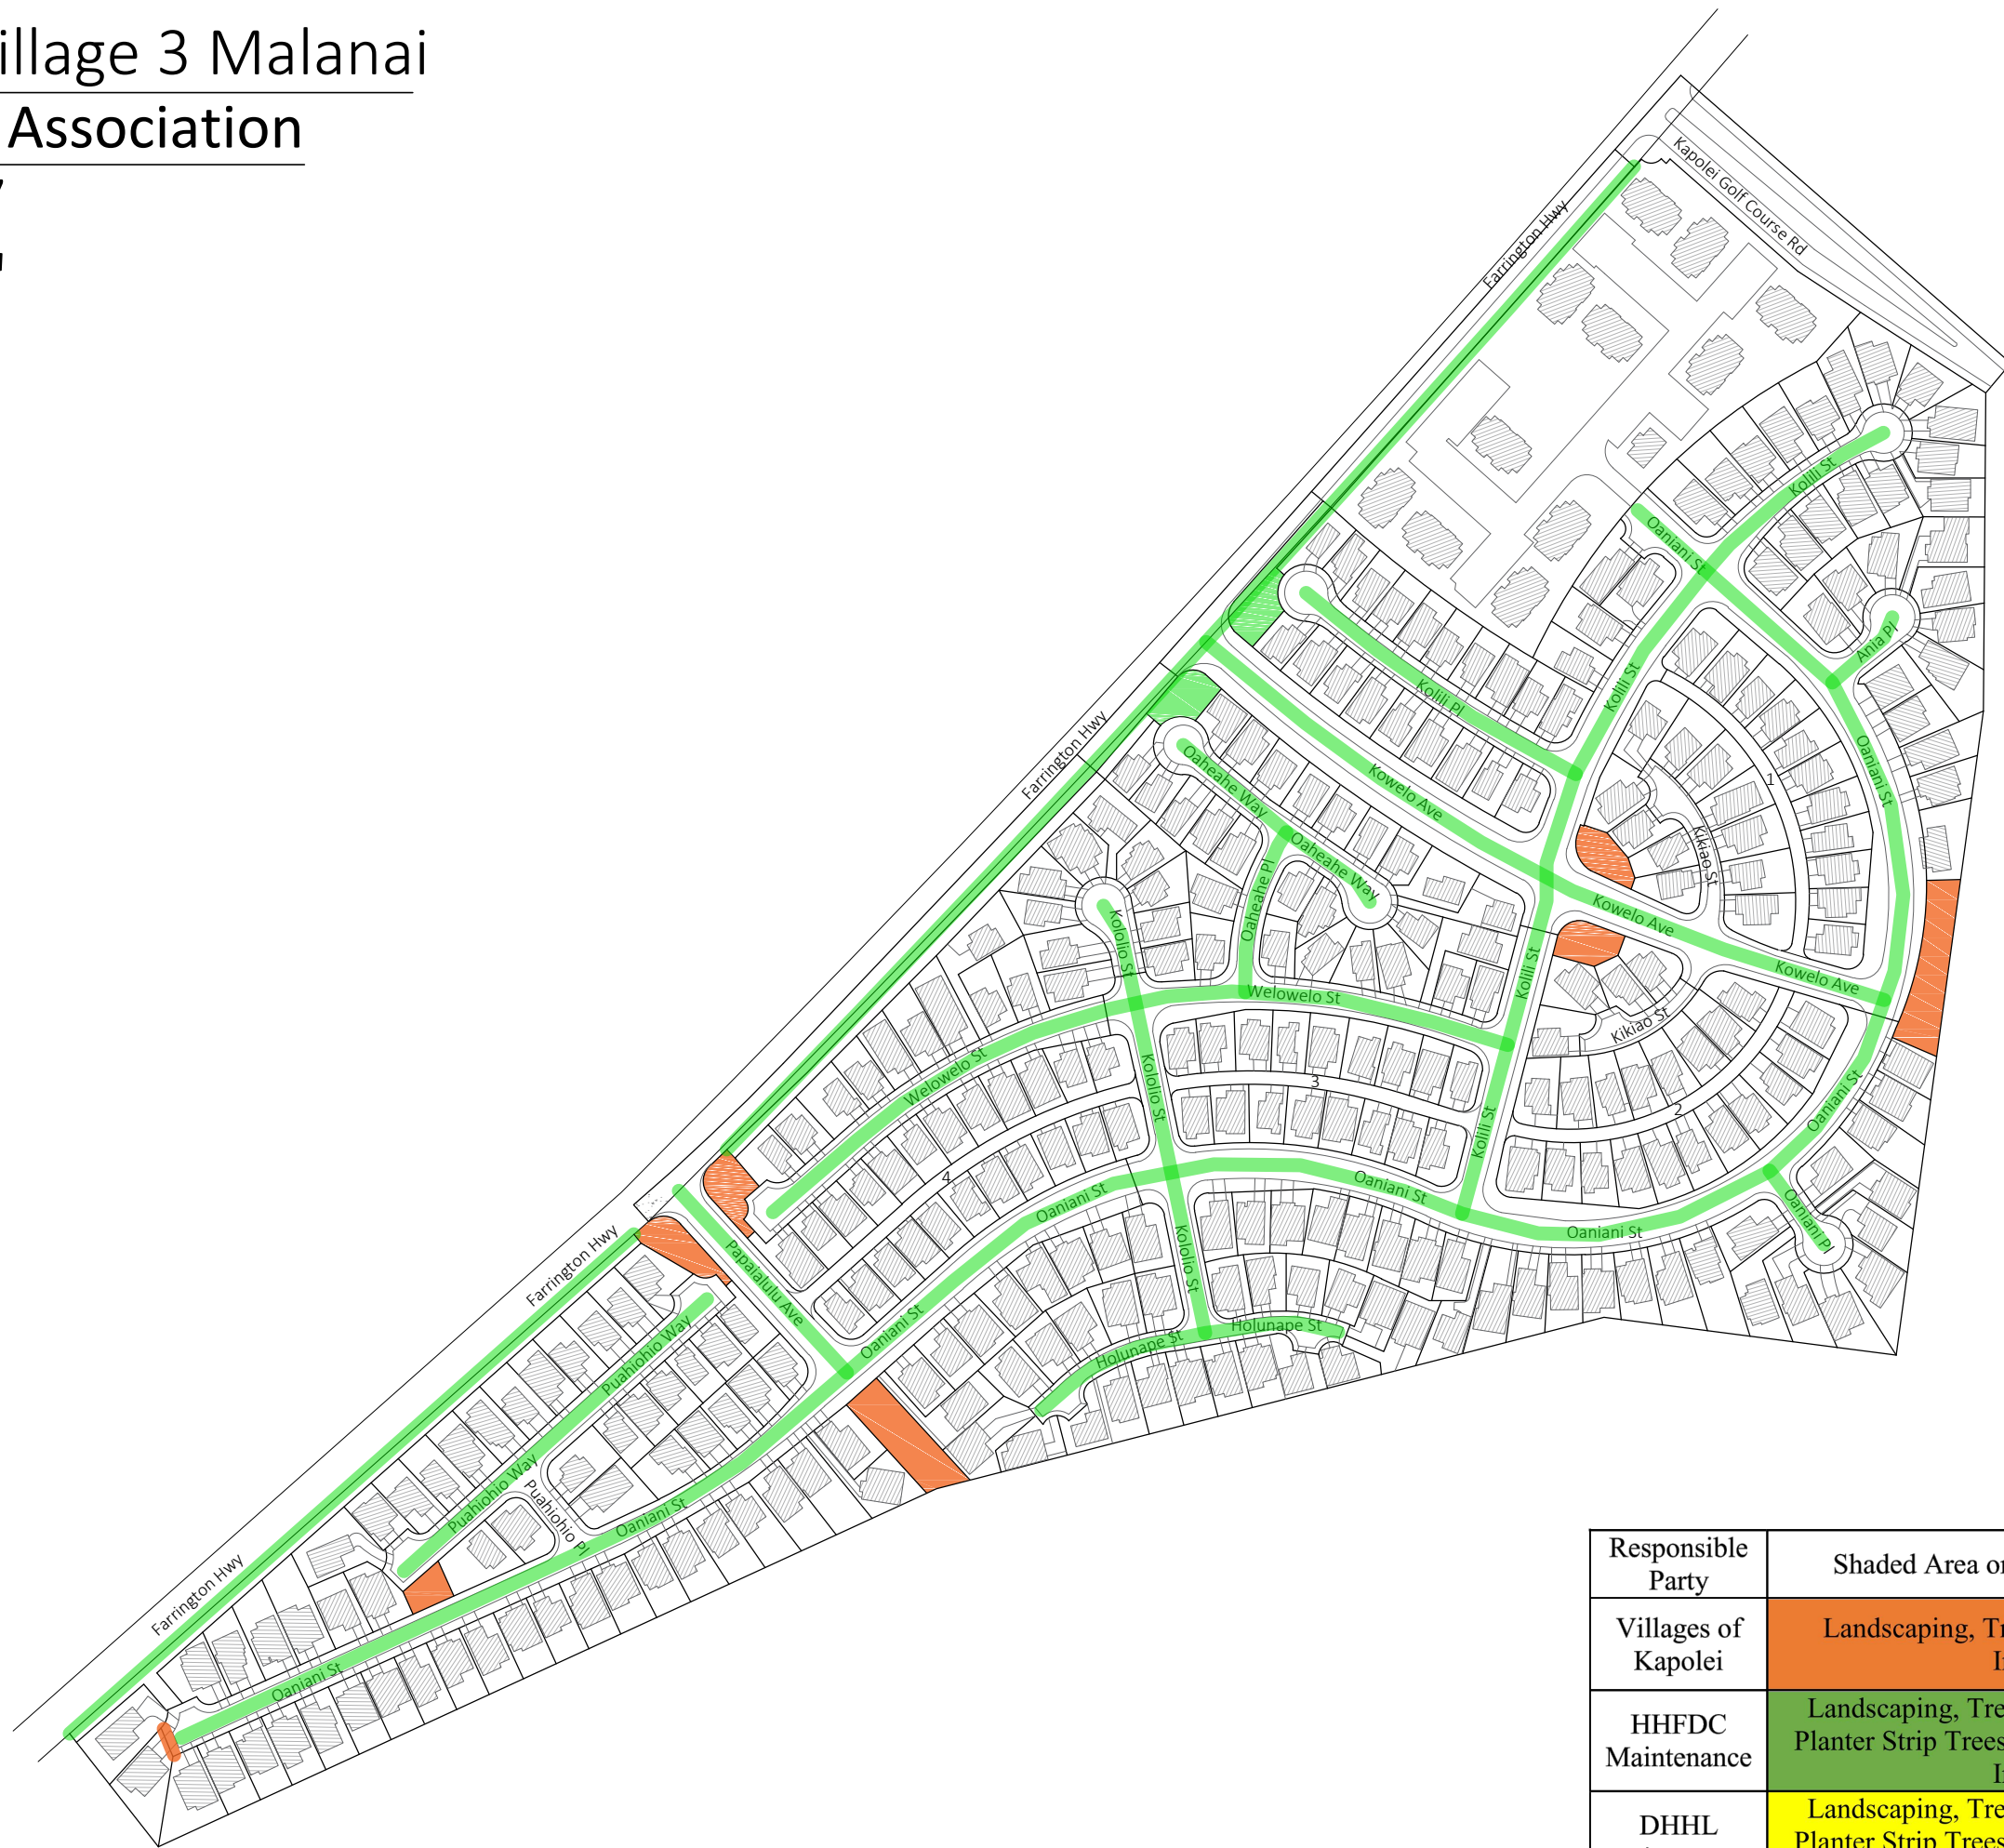

S I T E P L A N - Village 3 Malanai
Villages of Kapolei Association
 Kapolei, HI 96707
 Plot Size: 11"x17"

Responsible Party	Shaded Area on Map & Maintenance Performed
Villages of Kapolei	Landscaping, Tree Trimming, Lights, Trash Cans, Irrigation/Sprinklers
HHFDC Maintenance	Landscaping, Tree Trimming, Lights, Median Strips, Planter Strip Trees only, Potholes/Roads, Street Lights, Irrigation/Sprinklers
DHHL Maintenance	Landscaping, Tree Trimming, Lights, Median Strips, Planter Strip Trees only, Potholes/Roads, Street Lights, Irrigation/Sprinklers