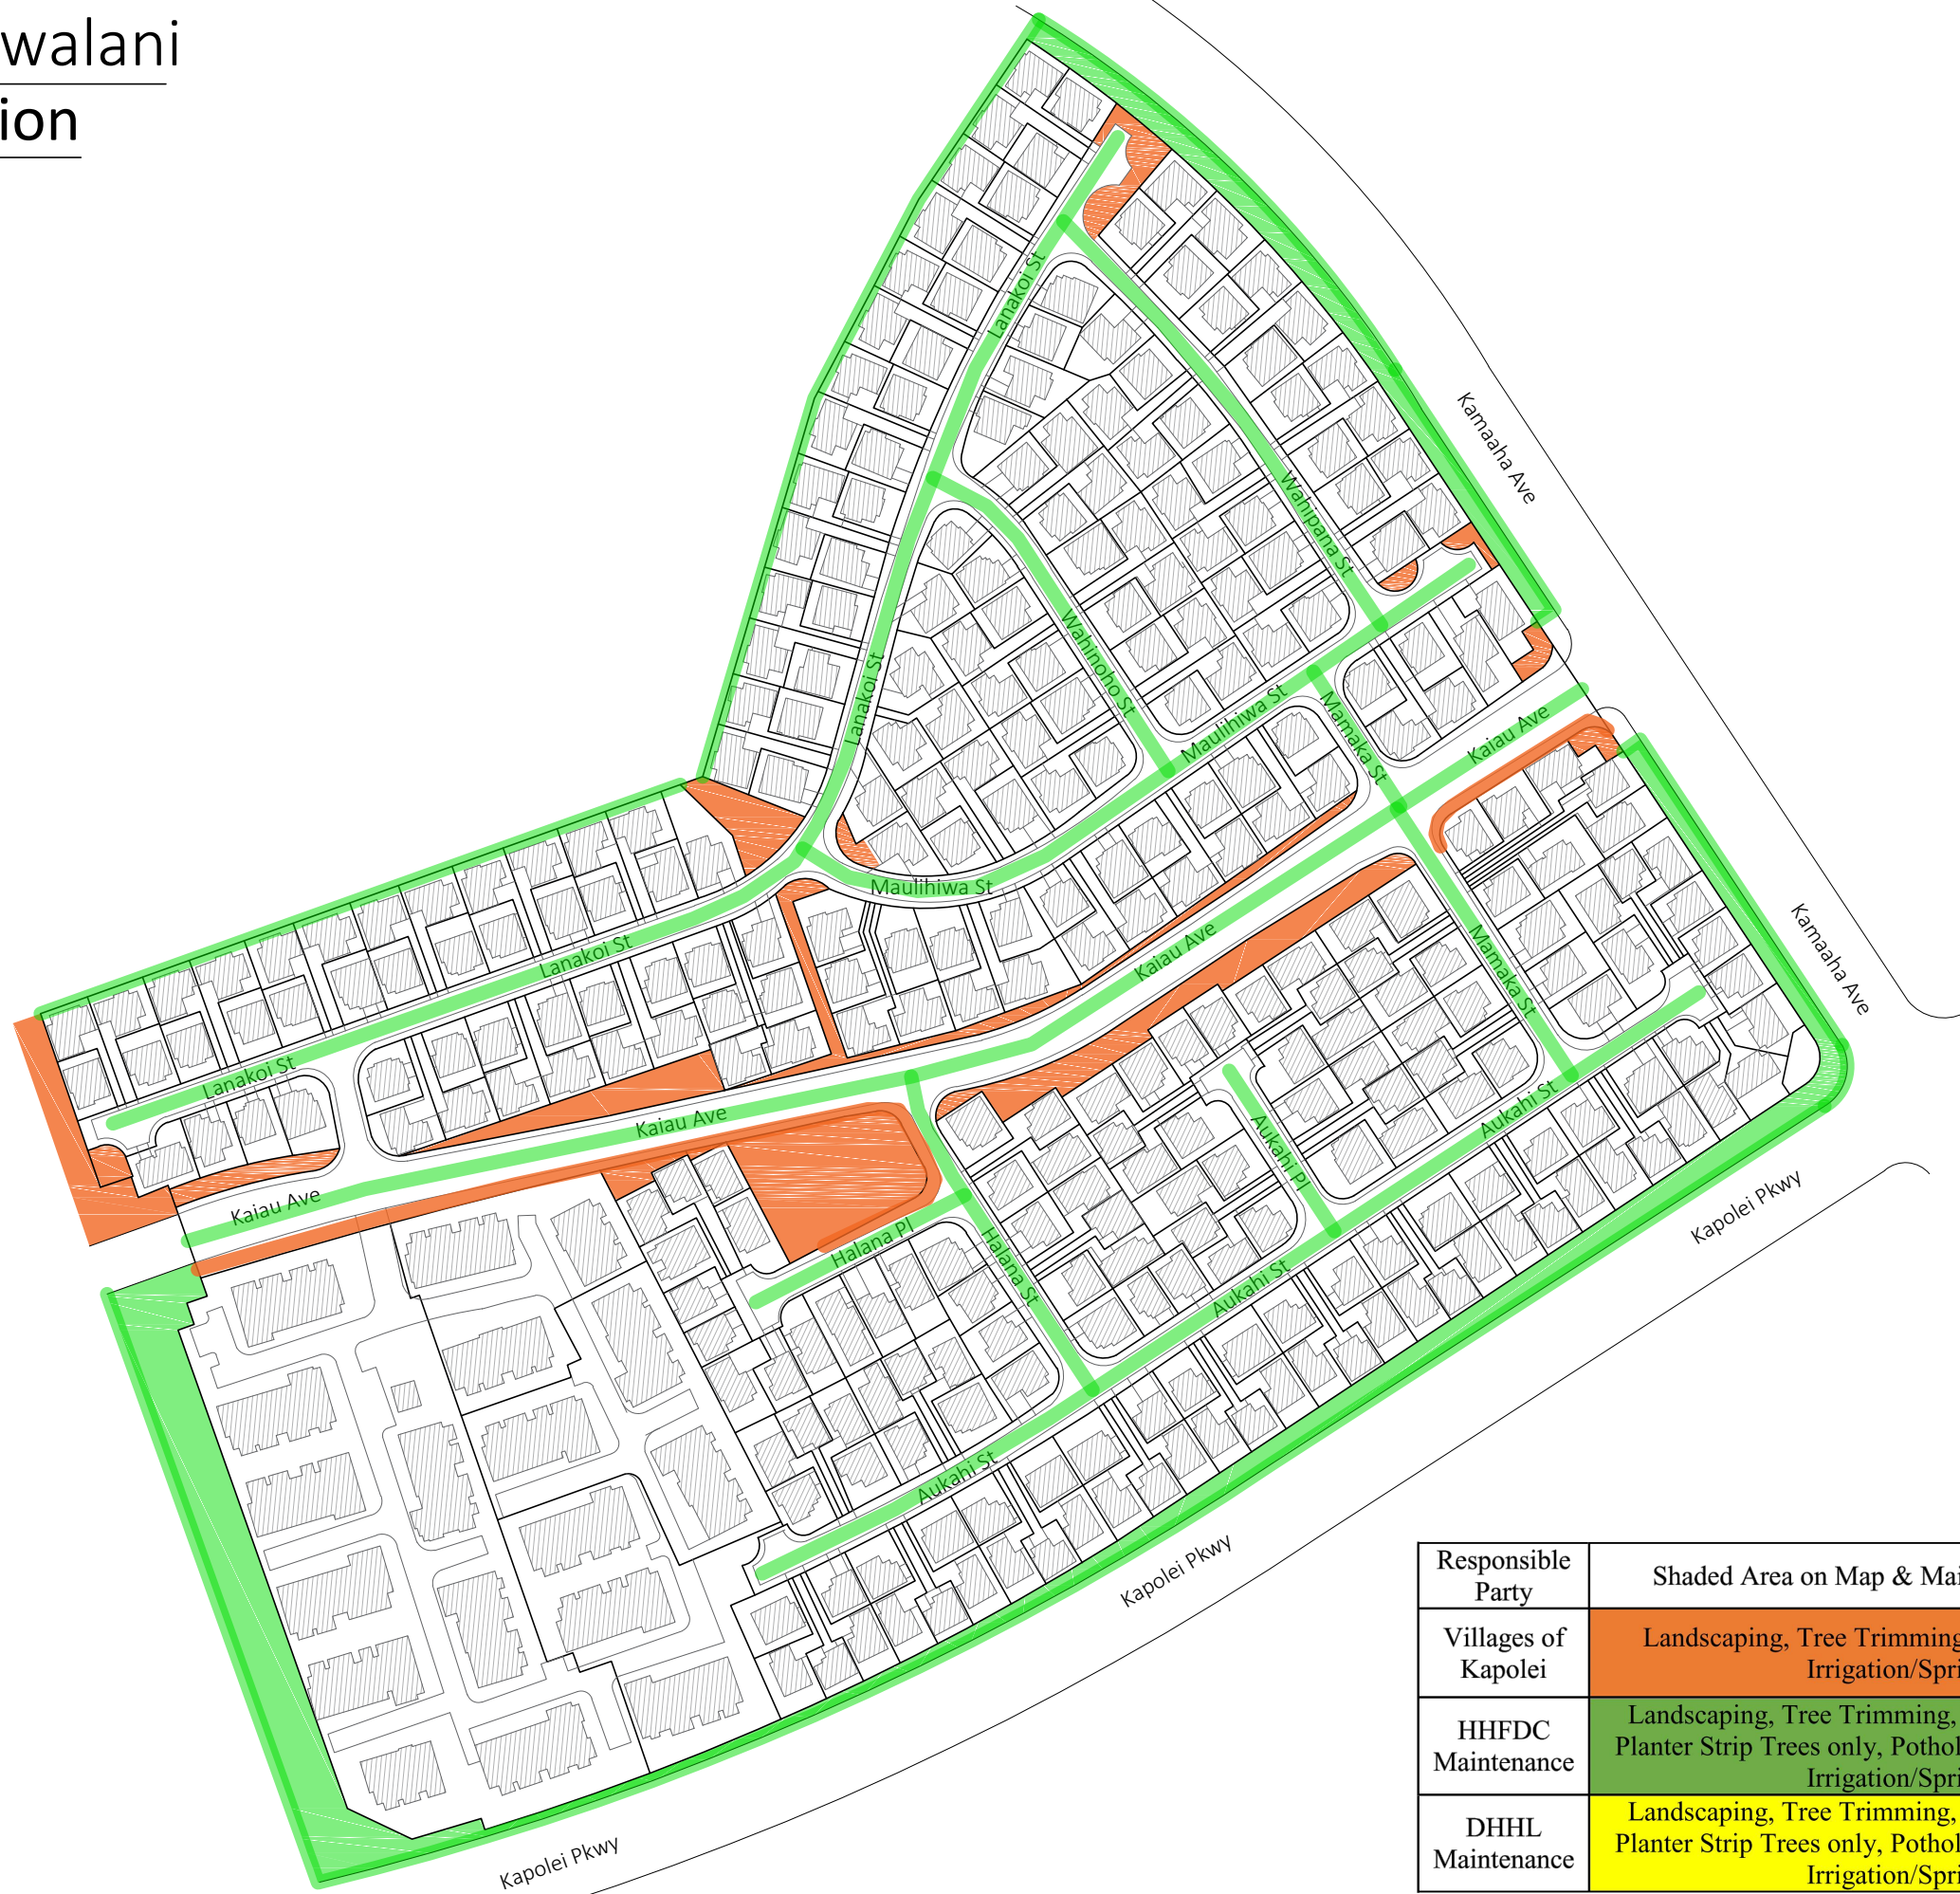

S I T E P L A N - Village 5 Iwalani
 Villages of Kapolei Association
 Kapolei, HI 96707
 Plot Size: 11"x17"

Responsible Party	Shaded Area on Map & Maintenance Performed
Villages of Kapolei	Landscaping, Tree Trimming, Lights, Trash Cans, Irrigation/Sprinklers
HHFDC Maintenance	Landscaping, Tree Trimming, Lights, Median Strips, Planter Strip Trees only, Potholes/Roads, Street Lights, Irrigation/Sprinklers
DHHL Maintenance	Landscaping, Tree Trimming, Lights, Median Strips, Planter Strip Trees only, Potholes/Roads, Street Lights, Irrigation/Sprinklers